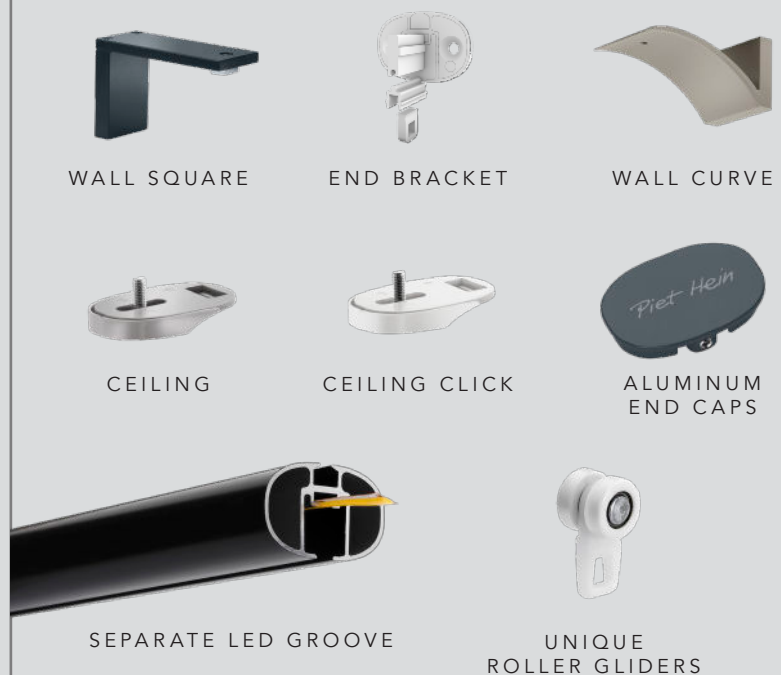

ALUPROFF 1905 PIET HEIN

Piet Hein
SUPERELLIPSE® CURTAIN TRACK

1905 PIET HEIN SUPERELLIPSE

AP 1905 is the world's first Super-ellipse shaped curtain track and the first to come with a groove specifically designed for LED. Created by Aluproff in collaboration with heritage brand Piet Hein, it continues the legacy of the famous Danish designer, architect, mathematician and poet Piet Hein. With perfect functionality and a plethora of specially designed accessories, like aluminum endcaps and unique roller gliders. Available in 5 colours*.

SPECIFICATIONS

- **Curtain track:** 1905, made to measure complete set (plus components)
- **Use:** Hand drawn curtain track with light to heavy curtains
- **Mounting:** Ceiling brackets, wall brackets and wall to wall
- **Material:** Aluminium alloy 6060/T6
- **Anodizing:** (Brushed Steel): 10 my
- **Powdercoating:** 100 - 130 my
- **Accessories:** Plastic/aluminum, colour coordinated, laquered metal
- **Track width:** 6,3 mm
- **Ext. dims.:** 44 x 29 mm
- **Length:** 6000 mm, Brushed Steel 4000
- **Thickness:** 1,0 -1,2 mm
- **Max. load:** 10 - 25 kg (see sep. table)
- **Bending:** No
- **Milling:** No
- **Webster:** No B minimum 11
- **Gliders:** Steel ball bearing roller gliders with rubber wheels, wave roller gliders
- **Overlength:** Connected by 3 part connector
- **LED:** Individual special track. 3000 kelvin light, warm white.

Piet Hein

MOUNTING OPTIONS

COLOURS

**Please note that brushed steel is currently unavailable*

Create your own personal design matching your curtain fabric, wall colour and interior decor. Mix and match our 5* standard colours or have your track and aluminum parts delivered in any RAL colour of your choice (add.cost).