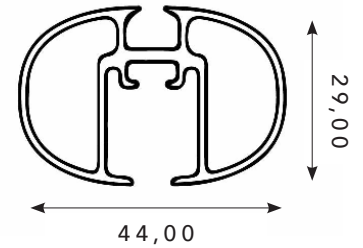

ALUPROFF 1905 PIET HEIN

Piet Hein
SUPERELLIPSE® CURTAIN TRACK

1905 PIET HEIN SUPERELLIPSE

AP 1905 is the world's first Super-ellipse shaped curtain track and the first to come with a groove specifically designed for LED. Created by Aluproff in collaboration with heritage brand Piet Hein, it continues the legacy of the famous Danish designer, architect, mathematician and poet Piet Hein. With perfect functionality and a plethora of specially designed accessories, like aluminum endcaps and unique roller gliders. Available in 5 colours*.

SPECIFICATIONS

- **Curtain track:** 1905, made to measure complete set (plus components)
- **Use:** Hand drawn curtain track with light to heavy curtains
- **Mounting:** Ceiling brackets, wall brackets and wall to wall
- **Material:** Aluminium alloy 6060/T6
- **Anodizing:** (Brushed Steel): 10 my
- **Powdercoating:** 100 - 130 my
- **Accessories:** Plastic/aluminum, colour coordinated, laquered metal
- **Track width:** 6,3 mm
- **Ext. dims.:** 44 x 29 mm
- **Length:** 6000 mm, Brushed Steel 4000
- **Thickness:** 1,0 -1,2 mm
- **Max. load:** 10 - 25 kg (see sep. table)
- **Bending:** No
- **Milling:** No
- **Webster:** No B minimum 11
- **Gliders:** Steel ball bearing roller gliders with rubber wheels, wave roller gliders
- **Overlength:** Connected by 3 part connector
- **LED:** Individual special track. 3000 kelvin light, warm white.